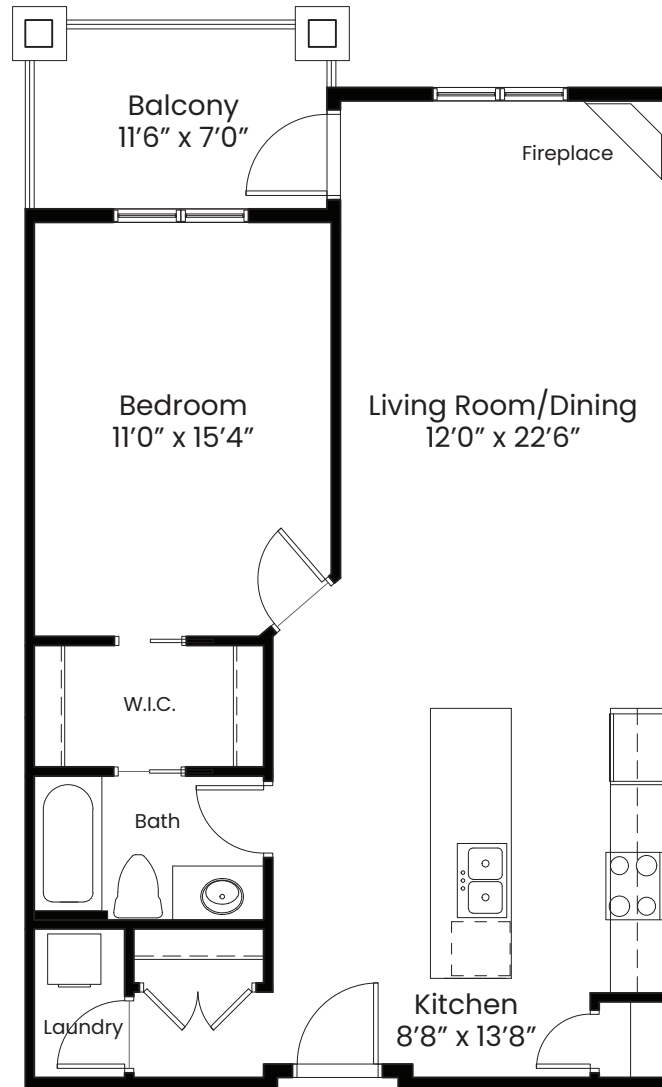

Aurora

Square Foot: 840

Bedrooms: 1

Bathrooms: 1

© Copyright 2021. Mountain View Village GP Ltd. Floorplans, dimensions and elevations shown are approximate and subject to change without notice. All rights reserved including the rights of reproduction in whole or in part, in any form, without the permission of Mountain View Village. Actual measurements, design and specifications may vary.

Main Floor

Floor 2, 3, 4

Whiskey Jack Lodge