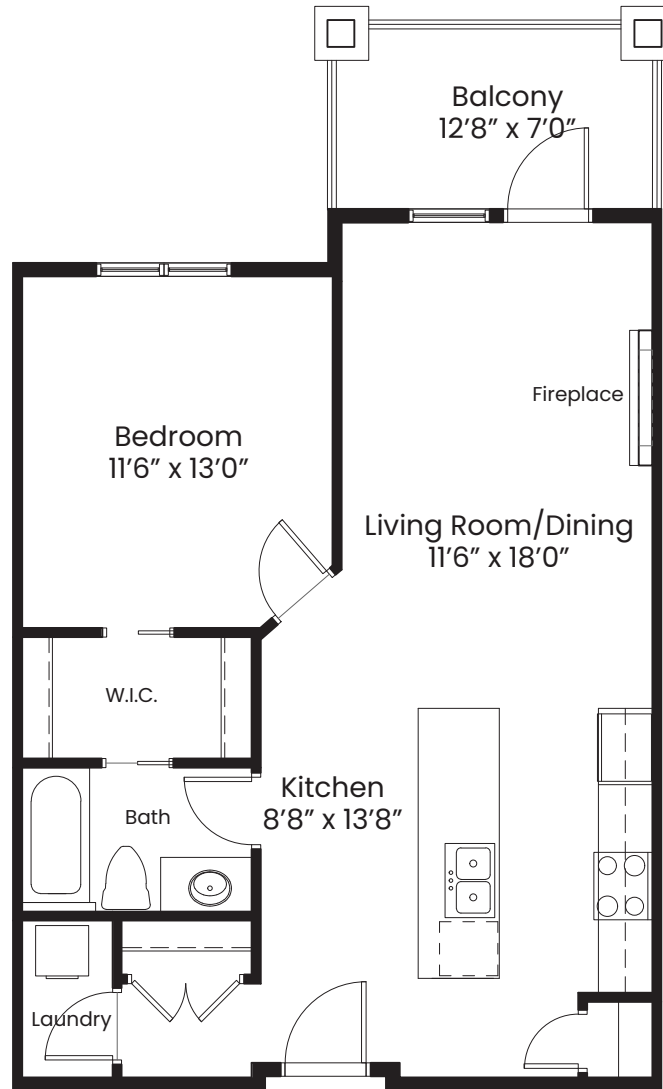

Chester

Square Foot: 758

Bedrooms: 1

Bathrooms: 1

© Copyright 2021. Mountain View Village GP Ltd. Floorplans, dimensions and elevations shown are approximate and subject to change without notice. All rights reserved including the rights of reproduction in whole or in part, in any form, without the permission of Mountain View Village. Actual measurements, design and specifications may vary.

Main Floor

Floor 2, 3, 4

Whiskey Jack Lodge