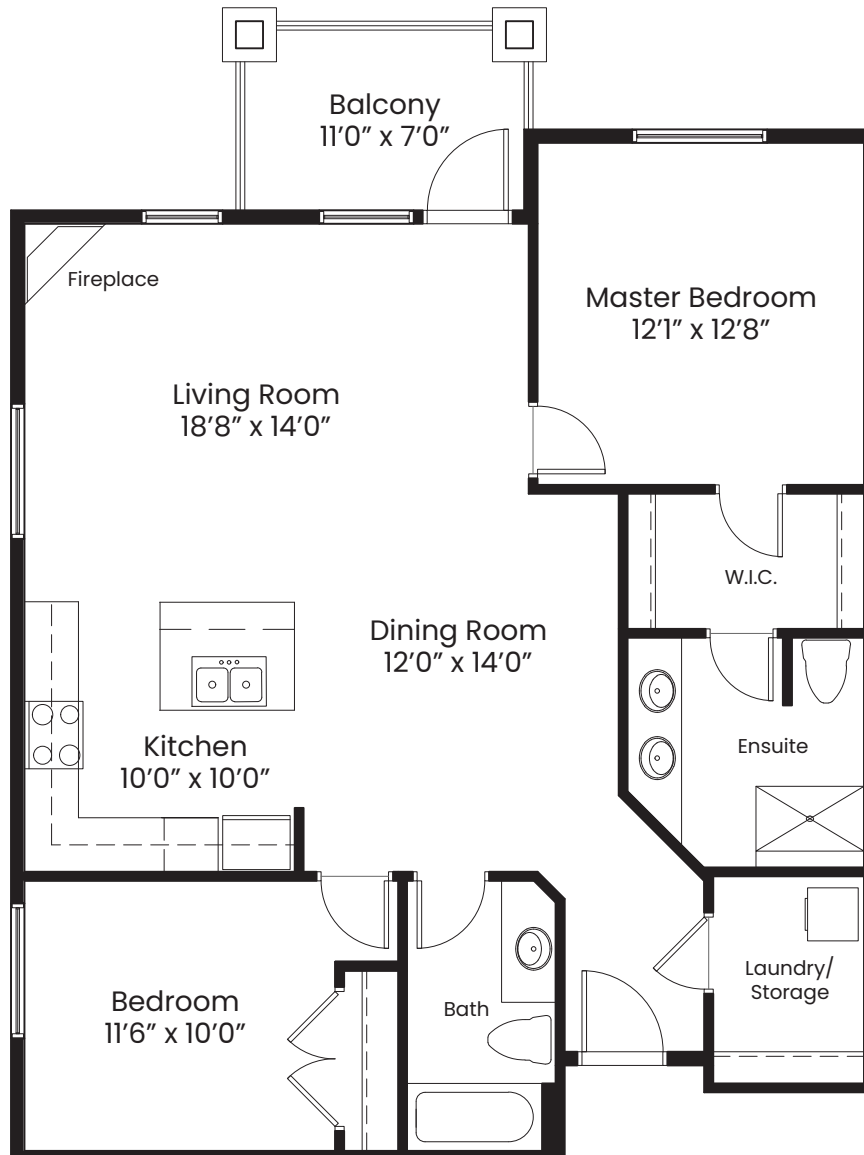

# Fairview

Square Foot: 1130

Bedrooms: 2

Bathrooms: 2

© Copyright 2021. Mountain View Village GP Ltd. Floorplans, dimensions and elevations shown are approximate and subject to change without notice. All rights reserved including the rights of reproduction in whole or in part, in any form, without the permission of Mountain View Village. Actual measurements, design and specifications may vary.

Main Floor

Floor 2, 3, 4

Whiskey Jack Lodge