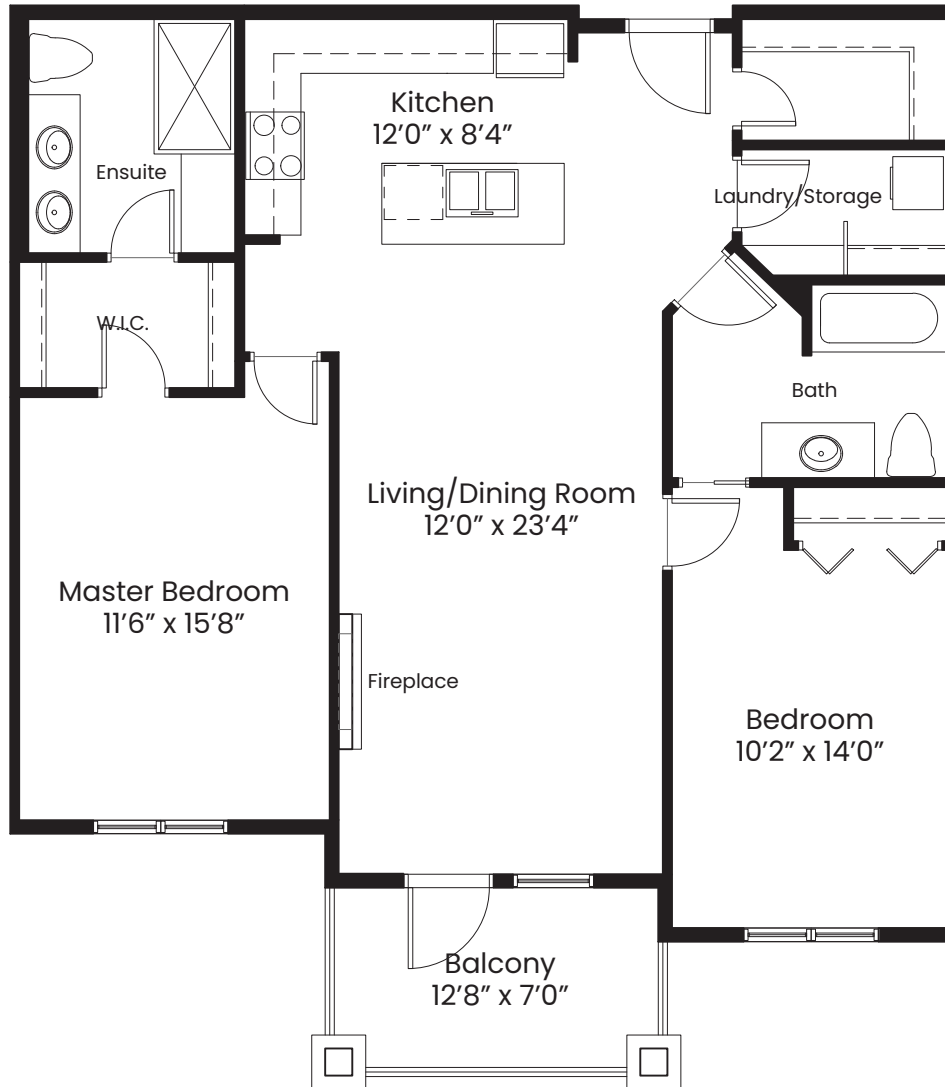

Highwood

Square Foot: 1139

Bedrooms: 2

Bathrooms: 2

© Copyright 2021. Mountain View Village GP Ltd. Floorplans, dimensions and elevations shown are approximate and subject to change without notice. All rights reserved including the rights of reproduction in whole or in part, in any form, without the permission of Mountain View Village. Actual measurements, design and specifications may vary.

Main Floor

Floor 2, 3, 4

Whiskey Jack Lodge