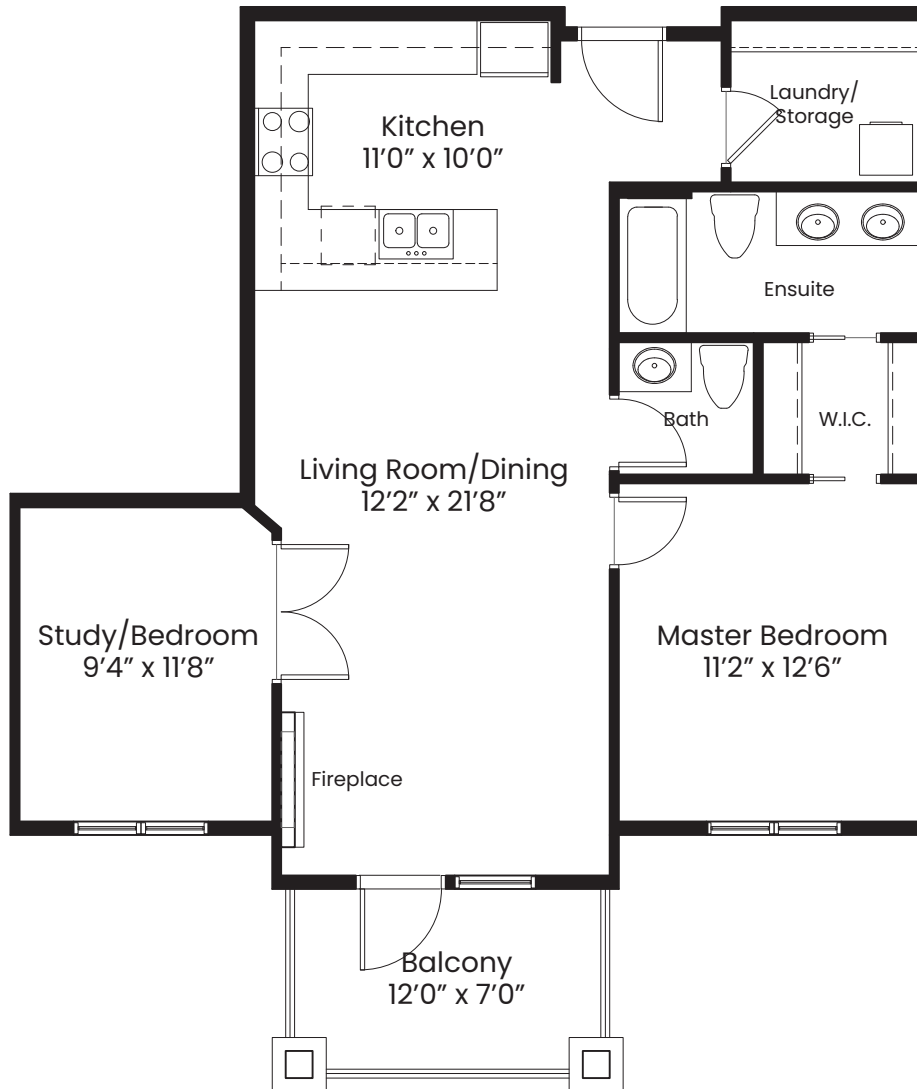

Lougheed

Square Foot: 910

Bedrooms: 1 + Study/Bedroom

Bathrooms: 1

© Copyright 2021. Mountain View Village GP Ltd. Floorplans, dimensions and elevations shown are approximate and subject to change without notice. All rights reserved including the rights of reproduction in whole or in part, in any form, without the permission of Mountain View Village. Actual measurements, design and specifications may vary.

Main Floor

Floor 2, 3, 4

Whiskey Jack Lodge