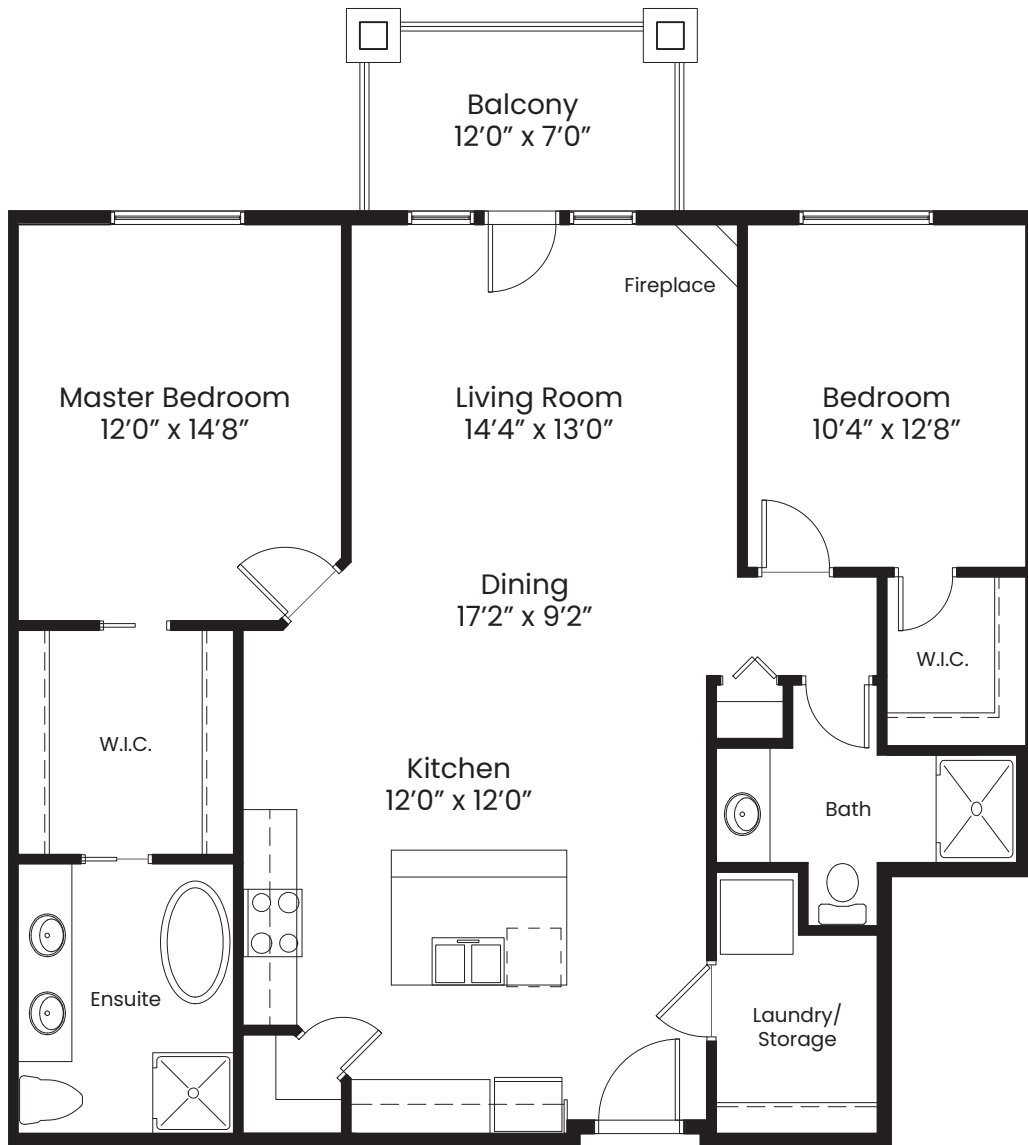

# Norquay

Square Foot: 1262

Bedrooms: 2

Bathrooms: 2

© Copyright 2021. Mountain View Village GP Ltd. Floorplans, dimensions and elevations shown are approximate and subject to change without notice. All rights reserved including the rights of reproduction in whole or in part, in any form, without the permission of Mountain View Village. Actual measurements, design and specifications may vary.

Floor 2, 3, 4

Whiskey Jack Lodge